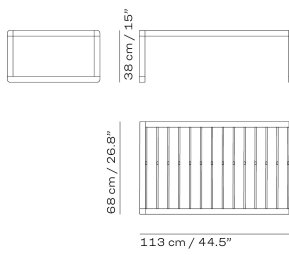

LOUNGE CHAIR

2-SEATER

3-SEATER

POUF

TABLE HIGH

TABLE

TABLE SMALL