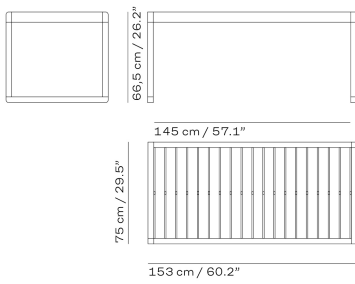

LOUNGE CHAIR

2-SEATER

3-SEATER

POUF

TABLE HIGH

TABLE

TABLE SMALL