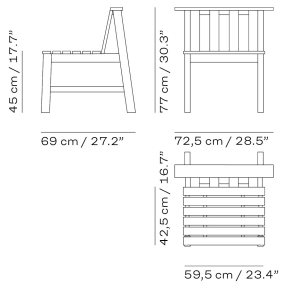

Cadence outdoor series by contemporary Parisian designer Aurélien Barbry, is characterised by simplicity and functional beauty. An architectural repetition lends the Cadence series a clean and modern elegance.

CHAIRS

ITEM NO.	DESCRIPTION	EXCL. VAT
1350601		1,099

BENCHES

ITEM NO.	DESCRIPTION	EXCL. VAT
1350600		2,399

TABLES

ITEM NO.	DESCRIPTION	EXCL. VAT
1350602		2,599

CHAIR