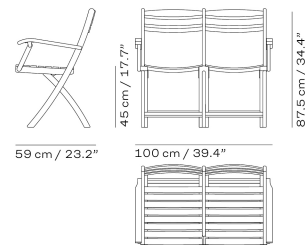

TABLE 147

2-SEATER

CUSHION CHAIR

CUSHION ARMCHAIR