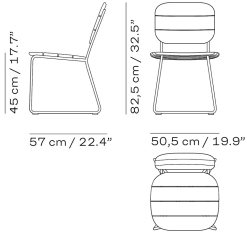

CHAIR

ARMCHAIR

LOUNGE CHAIR

CUSHION CHAIR

CUSHION LOUNGE CHAIR

BENCH

CUSHION BENCH

TABLE

LOUNGE TABLE