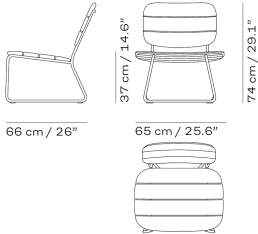

LOUNGE CHAIR