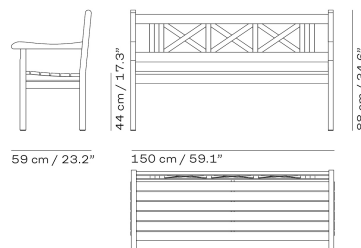

BENCH

CUSHION CHAIR

CUSHION BENCH