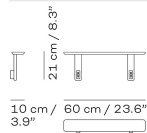

SUNBED ARMREST