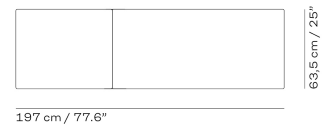

CUSHION SUNBED