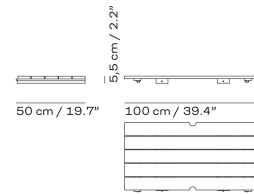

EXTENSION LEAF