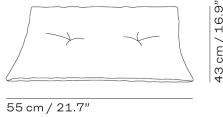

SEAT CUSHION 55X43