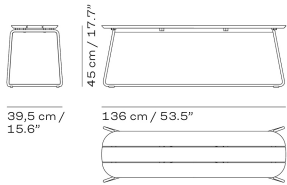

CHAIR

ARMCHAIR

LOUNGE CHAIR

CUSHION CHAIR

CUSHION LOUNGE CHAIR

BENCH

CUSHION BENCH

TABLE

LOUNGE TABLE