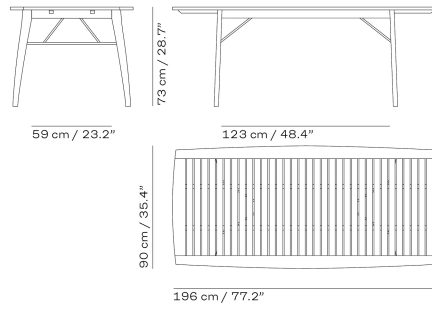

CHAIRS

| ITEM NO. | DESCRIPTION | EXCL. VAT |
|----------|--|-----------|
| S1505100 | Ballare chair, seat height 45,5 cm, teak FSC 100%, stackable (max 4 pcs) | 789 |

TABLES

| ITEM NO. | DESCRIPTION | EXCL. VAT |
|----------|---|-----------|
| S1505200 | Ballare table, table height 73 cm, teak FSC 100%, incl. 2 extension plates, length incl. extension 246/295 cm | 4,899 |
| 1505250 | Ballare table 77.2 in, table height 28.7 in, teak FSC 100% | 3,199 |

CHAIR

TABLE

TABLE (EXTENDABLE)

Originally designed for an outdoor exhibition in Finland called Social Seating, the Banco Bench by Portuguese designer Hugo Passos derives beauty from the simple premise of creating something that enhances the experience of nature.

BENCHES

| ITEM NO. | DESCRIPTION | EXCL. VAT |
|----------|--|-----------|
| 1506150 | Banco bench, seat height 45 cm, teak FSC 100% | 2,199 |
| 1506140 | Banco bench double, seat height 45 cm, teak FSC 100% | 3,699 |