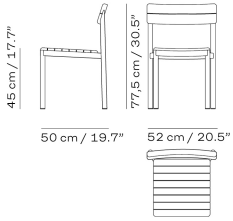

CHAIR

ARMCHAIR

CUSHION CHAIR/ARMCHAIR

COUNTER STOOL

BAR STOOL

CUSHION COUNTER/BAR STOOL

LOUNGE CHAIR

CUSHION LOUNGE CHAIR

SUNBED

SUNBED ARMREST

CUSHION SUNBED