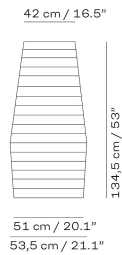

CUSHION DECK CHAIR