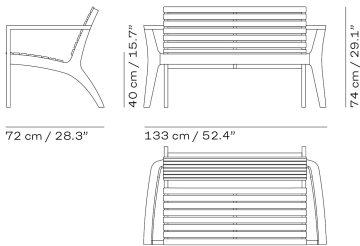

The Regatta Series profiles minimalist lines with soft curves that add character to outdoor spaces. Designed by Hans Thyge & Co design studio.

BENCHES

ITEM NO.	DESCRIPTION	EXCL. VAT
S1508650	Regatta lounge bench, seat height 40 cm, teak FSC 100%	3,699

BENCH