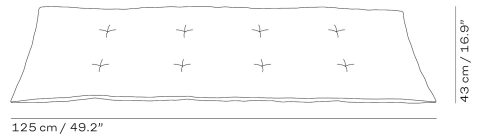

The Barriere series is a range of beautiful cushions designed to make seating experiences better and softer. Designed for all weather conditions, the cushions are made to last year after year with resilient and weatherproof materials.

DECK CHAIR CUSHIONS

ITEM NO.	DESCRIPTION	EXCL. VAT
1960852	Barriere deck chair cushion, charcoal	489
1960853	Barriere deck chair cushion, ash	489
1961271		489
1960855	Barriere deck chair cushion, marine	489
1961052	Barriere deck chair cushion, golden yellow stripe	489
1961152	Barriere deck chair cushion, papyrus	599

SEAT CUSHION 43X43

SEAT CUSHION 55X43

SEAT CUSHION 125X43