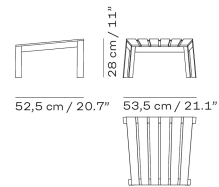

DECK CHAIRS

| ITEM NO. | DESCRIPTION | EXCL. VAT |
|----------|--|-----------|
| 1550605 | Between Lines deck chair, seat height 28 cm, teak FSC 100% | 1,299 |

CUSHIONS DECK CHAIRS

| ITEM NO. | DESCRIPTION | EXCL. VAT |
|----------|---|-----------|
| 1960660 | Between Lines deck chair cushion, charcoal | 619 |
| 1960869 | | 619 |
| 1961159 | Between Lines deck chair cushion, papyrus | 759 |
| 1961161 | Between Lines deck chair cushion, lemon/sand stripe | 679 |

STOOLS

| ITEM NO. | DESCRIPTION | EXCL. VAT |
|----------|--|-----------|
| 1550615 | Between Lines deck stool, seat height 28 cm, teak FSC 100% | 589 |

DECK CHAIR

CUSHION DECK CHAIR

STOOL

Cadence outdoor series by contemporary Parisian designer Aurélien Barbry, is characterised by simplicity and functional beauty. An architectural repetition lends the Cadence series a clean and modern elegance.