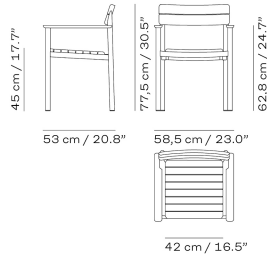

CHAIR

ARMCHAIR

CUSHION CHAIR/ARMCHAIR

COUNTER STOOL

BAR STOOL

CUSHION COUNTER/BAR STOOL

LOUNGE CHAIR

CUSHION LOUNGE CHAIR

SUNBED

SUNBED ARMREST

CUSHION SUNBED