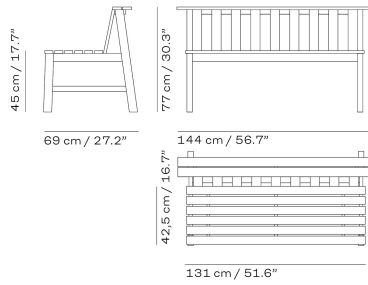

Cadence outdoor series by contemporary Parisian designer Aurélien Barbry, is characterised by simplicity and functional beauty. An architectural repetition lends the Cadence series a clean and modern elegance.

CHAIRS

ITEM NO.	DESCRIPTION	EXCL. VAT
1350601		1,099

BENCHES

ITEM NO.	DESCRIPTION	EXCL. VAT
1350600		2,399

TABLES

ITEM NO.	DESCRIPTION	EXCL. VAT
1350602		2,599

CHAIR

BENCH

TABLE