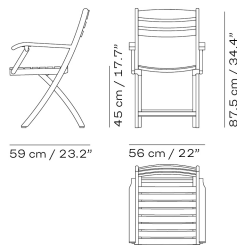

The Selandia series is known for its signature slight curves and elegant Nordic look with subtle French references that hint at long summer nights in the open air.

CHAIRS

ITEM NO.	DESCRIPTION	EXCL. VAT
S1400503	Selandia chair, teak FSC 100%, foldable	629
S1400505		789
1400516	Selandia 2-seater, seat height 45 cm, teak FSC 100%, foldable	1,949

CUSHIONS CHAIRS

ITEM NO.	DESCRIPTION	EXCL. VAT
1961044	Selandia chair seat cushion, marine	139
1961045	Selandia chair seat cushion, ash	139
1961046	Selandia chair seat cushion, charcoal	139
1961047	Selandia chair seat cushion, white	139
1961143	Selandia chair cushion, papyrus	229
1961145	Selandia chair cushion, light apricot/dark green stripe	219

CUSHIONS ARMCHAIRS

ITEM NO.	DESCRIPTION	EXCL. VAT
1961040	Selandia armchair seat cushion, marine	149
1961041	Selandia armchair seat cushion, ash	149
1961042	Selandia armchair seat cushion, charcoal	149
1961274	Selandia armchair seat cushion, cloud white	149
1961142	Selandia armchair cushion, papyrus	229
1961144	Selandia armchair cushion, light apricot/dark green stripe	219

TABLES

ITEM NO.	DESCRIPTION	EXCL. VAT
1400519	Selandia table Ø94, table height 73 cm, teak FSC 100%, folds flat	1,699
1400518	Selandia table 75, table height 73 cm, teak FSC 100%, foldable	1,299
1400517	Selandia folding table 147, table height 73 cm, teak FSC 100%, foldable	2,199
S1450520	Selandia table, table height 73 cm, teak FSC 100%, foldable, hole in middle for parasol, extendable (extension plates sold separately)	3,899
1450525	Selandia extension leaf, teak FSC 100%	799

CHAIR

ARMCHAIR

2-SEATER

CUSHION CHAIR

CUSHION ARMCHAIR