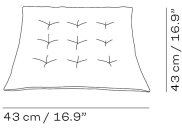

SEAT CUSHION 43X43