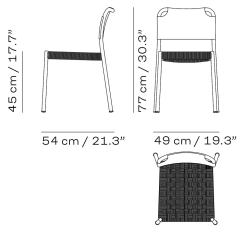

VIND KASPER SALTO 2026

01.2026

The Vind Series is an outdoor furniture collection by Kasper Salto, defined by a sculptural lightness inspired by sails and the maritime landscape beside Louisiana Museum of Modern Art. Made in powder-coated aluminium with a handwoven, weatherproof polyester cord seat.

CHAIRS

ITEM NO.	DESCRIPTION	EXCL. VAT
1393000	Armchair, seat height 45 cm, teak FSC 100%, Hunter Green	819
1393001	Armchair, seat height 45 cm, teak FSC 100%, Mist Grey	819
1393002	Chair, seat height 45 cm, teak FSC 100%, Hunter Green	749
1393003	Chair, seat height 45 cm, teak FSC 100%, Mist Grey	749

TABLES

ITEM NO.	DESCRIPTION	EXCL. VAT
1393004	Table, table height 74 cm, Hunter Green	1,699
1393005	Table, table height 74 cm, Mist Grey	1,699

CHAIR