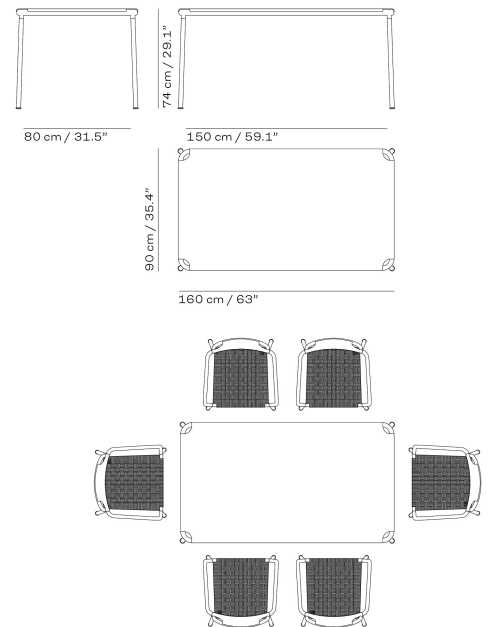

VIND KASPER SALTO 2026

01.2026

The Vind Series is an outdoor furniture collection by Kasper Salto, defined by a sculptural lightness inspired by sails and the maritime landscape beside Louisiana Museum of Modern Art. Made in powder-coated aluminium with a handwoven, weatherproof polyester cord seat.

CHAIRS

ITEM NO.	DESCRIPTION	EXCL. VAT
1393000	Armchair, seat height 45 cm, teak FSC 100%, Hunter Green	819
1393001	Armchair, seat height 45 cm, teak FSC 100%, Mist Grey	819
1393002	Chair, seat height 45 cm, teak FSC 100%, Hunter Green	749
1393003	Chair, seat height 45 cm, teak FSC 100%, Mist Grey	749

TABLES

ITEM NO.	DESCRIPTION	EXCL. VAT
1393004	Table, table height 74 cm, Hunter Green	1,699
1393005	Table, table height 74 cm, Mist Grey	1,699

CHAIR

ARMCHAIR

TABLE