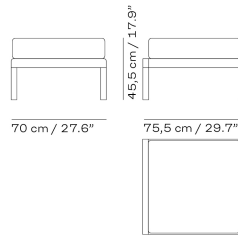

LOUNGE CHAIR

2-SEATER

3-SEATER

POUF

TABLE HIGH

TABLE

TABLE SMALL