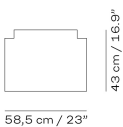

TABLES

| ITEM NO. | DESCRIPTION | EXCL. VAT |
|----------|---|-----------|
| S1131015 | Skagen table, table height 73 cm, teak FSC 100% | 2,099 |

CHAIR

BENCH

CUSHION CHAIR

CUSHION BENCH

TABLE

The flowing lines of the Steamer Deck Chair are inspired by the curved lines of a cruise ship. The chair has an integrated footrest that folds up easily when not in use. Steamer Deck Chair is crafted from high-quality teak in a clean and light expression with functionality and comfort at the forefront of this Nordic archetype.