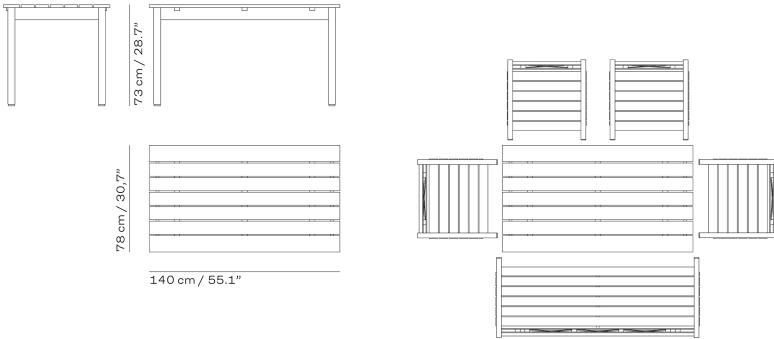

TABLES

| ITEM NO. | DESCRIPTION | EXCL. VAT |
|----------|---|-----------|
| S1131015 | Skagen table, table height 73 cm, teak FSC 100% | 2,099 |

CHAIR

BENCH

CUSHION CHAIR

CUSHION BENCH

TABLE

The flowing lines of the Steamer Deck Chair are inspired by the curved lines of a cruise ship. The chair has an integrated footrest that folds up easily when not in use. Steamer Deck Chair is crafted from high-quality teak in a clean and light expression with functionality and comfort at the forefront of this Nordic archetype.