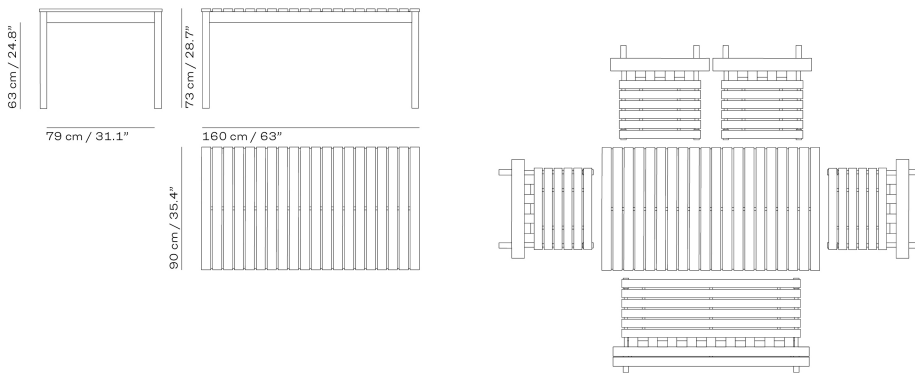

TABLES

| ITEM NO. | DESCRIPTION | EXCL. VAT |
|----------|-------------|-----------|
| 1350602 | | 2,599 |

CHAIR

BENCH

TABLE

COLUMBUS
SKAGERAK DESIGN

01.2026

The Columbus Series takes its design cues from traditional American-style garden chairs. Pared back to a simpler, Scandinavian expression with slatted seats and visible fittings, the series is equally suited to al fresco dining and or relaxing on a sunny terrace or balcony.