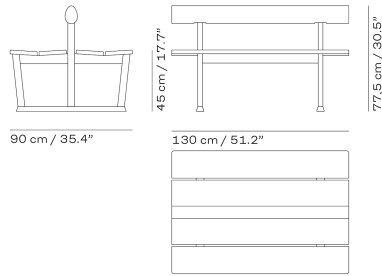

BENCH DOUBLE