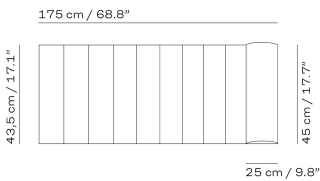

DECK CHAIR CUSHION