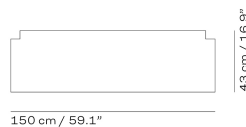

TABLES

| ITEM NO. | DESCRIPTION | EXCL. VAT |
|----------|---|-----------|
| S1131015 | Skagen table, table height 73 cm, teak FSC 100% | 2,099 |

CHAIR

BENCH

CUSHION CHAIR

CUSHION BENCH

TABLE

The flowing lines of the Steamer Deck Chair are inspired by the curved lines of a cruise ship. The chair has an integrated footrest that folds up easily when not in use. Steamer Deck Chair is crafted from high-quality teak in a clean and light expression with functionality and comfort at the forefront of this Nordic archetype.