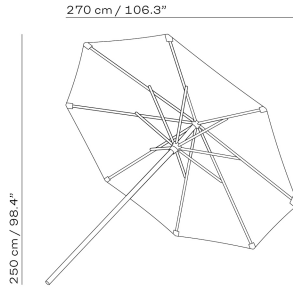

MESSINA Ø270