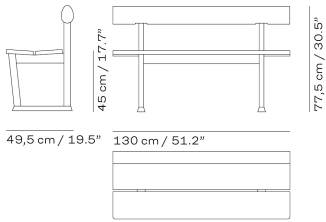

Originally designed for an outdoor exhibition in Finland called Social Seating, the Banco Bench by Portuguese designer Hugo Passos derives beauty from the simple premise of creating something that enhances the experience of nature.

BENCHES

ITEM NO.	DESCRIPTION	EXCL. VAT
1506150	Banco bench, seat height 45 cm, teak FSC 100%	2,199
1506140	Banco bench double, seat height 45 cm, teak FSC 100%	3,699

BENCH