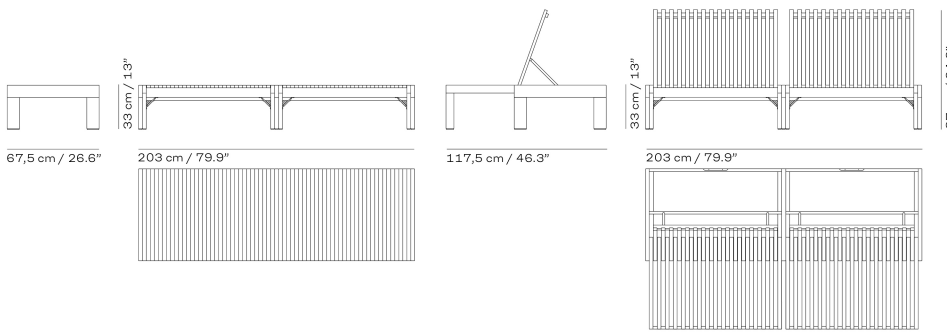

LOUNGE

ITEM NO.	DESCRIPTION	EXCL. VAT
S1701516	Riviera lounge, seat height 33 cm, teak FSC 100%/stainless steel	4,299

CUSHIONS LOUNGE

ITEM NO.	DESCRIPTION	EXCL. VAT
1960848	Riviera lounge cushion, charcoal	799
1960849	Riviera lounge cushion, white	799
1960850	Riviera lounge cushion, white	799
1961148	Riviera lounge cushion, papyrus	889
1961150	Riviera lounge cushion, golden yellow stripe	929
1961322	Riviera Lounge Cushion, Gaià Sunset Ice	1,049
1961323	Riviera Lounge Cushion, Gaià Sunset Marble	1,049
1961324	Riviera Lounge Cushion, Gaià Sunset Papyrus	1,049
1961325	Riviera Lounge Cushion, Gaià Sunset Limestone	1,049
1961326	Riviera Lounge Cushion, Gaià Sunset Denim	1,049
1961327	Riviera Lounge Cushion, Summertime Beige	1,199
1961328	Riviera Lounge Cushion, Summertime Nero	1,199
1961329	Riviera Lounge Cushion, Summertime Navy	1,199
1961330	Riviera Lounge Cushion, Summertime Clementine	1,199
1961331	Riviera Lounge Cushion, Beatrice Blue	1,199
1961332	Riviera Lounge Cushion, Beatrice Sand	1,199

LOUNGE