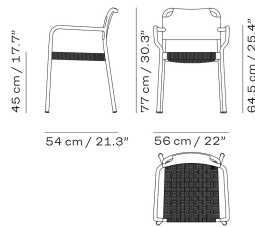

CHAIRS

| ITEM NO. | DESCRIPTION | EXCL. VAT |
|----------|--|-----------|
| 1393000 | Armchair, seat height 45 cm, teak FSC 100%, Hunter Green | 819 |
| 1393001 | Armchair, seat height 45 cm, teak FSC 100%, Mist Grey | 819 |
| 1393002 | Chair, seat height 45 cm, teak FSC 100%, Hunter Green | 749 |
| 1393003 | Chair, seat height 45 cm, teak FSC 100%, Mist Grey | 749 |

TABLES

| ITEM NO. | DESCRIPTION | EXCL. VAT |
|----------|---|-----------|
| 1393004 | Table, table height 74 cm, Hunter Green | 1,699 |
| 1393005 | Table, table height 74 cm, Mist Grey | 1,699 |

CHAIR

ARMCHAIR