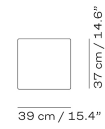

CUSHION COUNTER/BAR STOOL