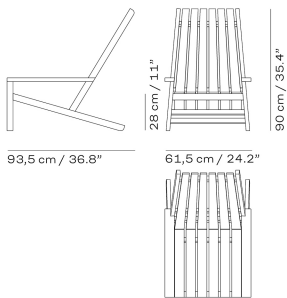

DECK CHAIRS

| ITEM NO. | DESCRIPTION | EXCL. VAT |
|----------|--|-----------|
| 1550605 | Between Lines deck chair, seat height 28 cm, teak FSC 100% | 1,299 |

CUSHIONS DECK CHAIRS

| ITEM NO. | DESCRIPTION | EXCL. VAT |
|----------|---|-----------|
| 1960660 | Between Lines deck chair cushion, charcoal | 619 |
| 1960869 | | 619 |
| 1961159 | Between Lines deck chair cushion, papyrus | 759 |
| 1961161 | Between Lines deck chair cushion, lemon/sand stripe | 679 |

STOOLS

| ITEM NO. | DESCRIPTION | EXCL. VAT |
|----------|--|-----------|
| 1550615 | Between Lines deck stool, seat height 28 cm, teak FSC 100% | 589 |

DECK CHAIR

CUSHION DECK CHAIR

STOOL

Cadence outdoor series by contemporary Parisian designer Aurélien Barbry, is characterised by simplicity and functional beauty. An architectural repetition lends the Cadence series a clean and modern elegance.