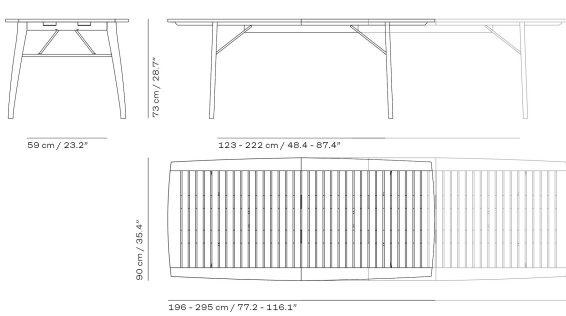

CHAIRS

| ITEM NO. | DESCRIPTION | EXCL. VAT |
|----------|--|-----------|
| S1505100 | Ballare chair, seat height 45,5 cm, teak FSC 100%, stackable (max 4 pcs) | 789 |

TABLES

| ITEM NO. | DESCRIPTION | EXCL. VAT |
|----------|---|-----------|
| S1505200 | Ballare table, table height 73 cm, teak FSC 100%, incl. 2 extension plates, length incl. extension 246/295 cm | 4,899 |
| 1505250 | Ballare table 77.2 in, table height 28.7 in, teak FSC 100% | 3,199 |

CHAIR

TABLE

TABLE (EXTENDABLE)

Originally designed for an outdoor exhibition in Finland called Social Seating, the Banco Bench by Portuguese designer Hugo Passos derives beauty from the simple premise of creating something that enhances the experience of nature.

BENCHES

| ITEM NO. | DESCRIPTION | EXCL. VAT |
|----------|--|-----------|
| 1506150 | Banco bench, seat height 45 cm, teak FSC 100% | 2,199 |
| 1506140 | Banco bench double, seat height 45 cm, teak FSC 100% | 3,699 |