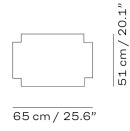

CUSHION CHAIR