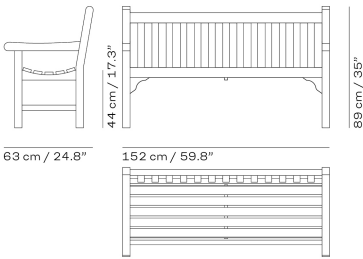

Looking to the wooden benches found in parks and gardens across Britain, the England Series is a modern interpretation of a classic design, complete with comfortable contours and a sturdy and durable construction. Crafted in 100% FSC-certified teak.

ITEM NO.	DESCRIPTION	EXCL. VAT
S1350505	England bench 152 cm, seat height 44 cm, teak FSC 100%	2,599
S1350510	England bench 180 cm, seat height 44 cm, teak FSC 100%	2,999

BENCH 152