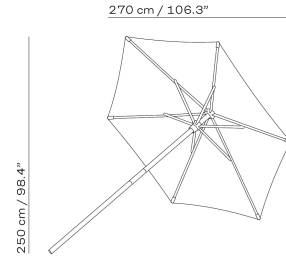

CATANIA Ø270