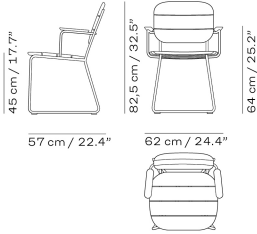

CHAIR

ARMCHAIR

LOUNGE CHAIR

CUSHION CHAIR

CUSHION LOUNGE CHAIR

BENCH

CUSHION BENCH

TABLE

LOUNGE TABLE