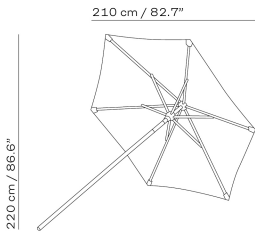

MESSINA Ø210