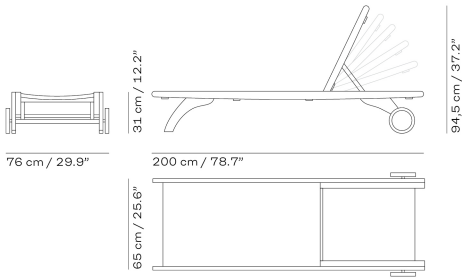

COLUMBUS
SKAGERAK DESIGN

01.2026

The Columbus Series takes its design cues from traditional American-style garden chairs. Pared back to a simpler, Scandinavian expression with slatted seats and visible fittings, the series is equally suited to al fresco dining and or relaxing on a sunny terrace or balcony.

SUNBEDS

ITEM NO.	DESCRIPTION	EXCL. VAT
S1390650	Columbus sunbed w/black suntexture, teak FSC 100%, reclining backrest	2,199
S1390655	Columbus sunbed w/white suntexture, teak FSC 100%, reclining backrest	2,199

SUNBED