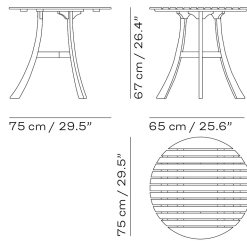

Made with smaller spaces in mind, the Vendia Series delivers all the elegance of traditional garden furniture in a scaled-down design that is ideal for balconies, patios and terraces where space is at a premium. Designed in collaboration with Danish Designer Mogens Holmriis

CHAIRS

ITEM NO.	DESCRIPTION	EXCL. VAT
S1600522	Vendia chair, seat height 45 cm, teak FSC 100%, foldable	629

TABLES

ITEM NO.	DESCRIPTION	EXCL. VAT
S1600400	Vendia table Ø75, table height 67 cm, teak FSC 100%	759

CHAIR

TABLE