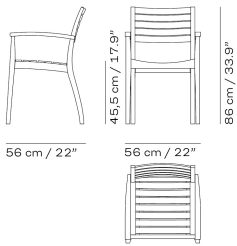

The Ballare series of elegant outdoor furniture is crafted for lasting beauty. Blurring the lines between indoor and outdoor living, the minimalist designs feature soft curves and considered details that make them a delight to look at as well as to use. Designed by Danish designer Jakob Berg.

CHAIRS

ITEM NO.	DESCRIPTION	EXCL. VAT
S1505100	Ballare chair, seat height 45,5 cm, teak FSC 100%, stackable (max 4 pcs)	789

TABLES

ITEM NO.	DESCRIPTION	EXCL. VAT
S1505200	Ballare table, table height 73 cm, teak FSC 100%, incl. 2 extension plates, length incl. extension 246/295 cm	4,899
1505250	Ballare table 77.2 in, table height 28.7 in, teak FSC 100%	3,199

CHAIR