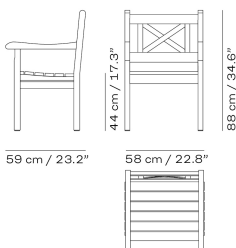

Named after the northernmost tip of Denmark, the Skagen series of outdoor furniture designed by Mogens Holmriis draws inspiration from the region's natural beauty. Characterised by meticulous craftsmanship and elegant silhouettes, the series is shaped from FSC-certified teak, a durable hard wood that patinates to a silver-grey hue over time.

CHAIRS

ITEM NO.	DESCRIPTION	EXCL. VAT
S1131005	Skagen chair, seat height 44 cm, teak FSC 100%,	979

CUSHIONS CHAIRS

ITEM NO.	DESCRIPTION	EXCL. VAT
1960828	Skagen chair cushion, charcoal	259
1960829	Skagen chair cushion, ash	259
1961268	Skagen chair cushion, cloud white	259
1960831	Skagen chair cushion, marine	259
1961048	Skagen chair cushion, golden yellow stripe	259
1961141	Skagen chair cushion, papyrus	269

BENCHES

ITEM NO.	DESCRIPTION	EXCL. VAT
S1131010	Skagen bench, seat height 44 cm, teak FSC 100%	1,849

CUSHIONS BENCHES

ITEM NO.	DESCRIPTION	EXCL. VAT
1960832	Skagen bench cushion, charcoal	489
1960833	Skagen bench cushion, ash	489
1961269	Skagen bench cushion, cloud white	489
1960835	Skagen bench cushion, marine	489
1961050	Skagen bench cushion, golden yellow stripe	489
1961140	Skagen bench cushion, papyrus	499

TABLES

ITEM NO.	DESCRIPTION	EXCL. VAT
S1131015	Skagen table, table height 73 cm, teak FSC 100%	2,099

CHAIR