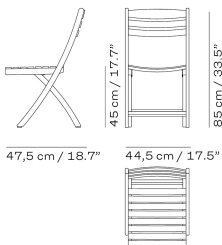

CHAIRS

ITEM NO.	DESCRIPTION	EXCL. VAT
S1400503	Selandia chair, teak FSC 100%, foldable	629
S1400505		789
1400516	Selandia 2-seater, seat height 45 cm, teak FSC 100%, foldable	1,949

CUSHIONS CHAIRS

ITEM NO.	DESCRIPTION	EXCL. VAT
1961044	Selandia chair seat cushion, marine	139
1961045	Selandia chair seat cushion, ash	139
1961046	Selandia chair seat cushion, charcoal	139
1961047	Selandia chair seat cushion, white	139
1961143	Selandia chair cushion, papyrus	229
1961145	Selandia chair cushion, light apricot/dark green stripe	219

CUSHIONS ARMCHAIRS

ITEM NO.	DESCRIPTION	EXCL. VAT
1961040	Selandia armchair seat cushion, marine	149
1961041	Selandia armchair seat cushion, ash	149
1961042	Selandia armchair seat cushion, charcoal	149
1961274	Selandia armchair seat cushion, cloud white	149
1961142	Selandia armchair cushion, papyrus	229
1961144	Selandia armchair cushion, light apricot/dark green stripe	219

TABLES

ITEM NO.	DESCRIPTION	EXCL. VAT
1400519	Selandia table Ø94, table height 73 cm, teak FSC 100%, folds flat	1,699
1400518	Selandia table 75, table height 73 cm, teak FSC 100%, foldable	1,299
1400517	Selandia folding table 147, table height 73 cm, teak FSC 100%, foldable	2,199
S1450520	Selandia table, table height 73 cm, teak FSC 100%, foldable, hole in middle for parasol, extendable (extension plates sold separately)	3,899
1450525	Selandia extension leaf, teak FSC 100%	799

CHAIR