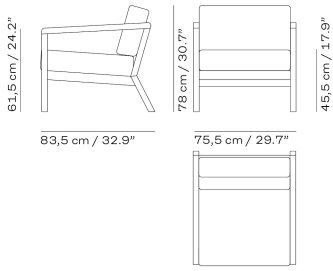

LOUNGE CHAIR