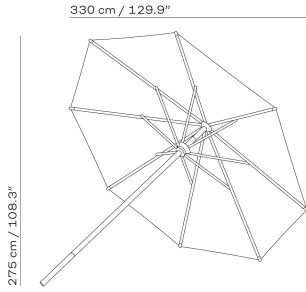

| ITEM NO. | DESCRIPTION | EXCL. VAT |
|----------|---------------------------|-----------|
| S1910200 | Umbrella Cover 330x330 cm | 159 |
| S1910210 | Umbrella Cover Ø330 | 139 |

ATLANTIS Ø330

ATLANTIS 330X330