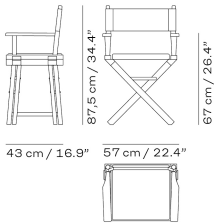

DIRECTOR'S CHAIR SKAGERAK DESIGN

01.2026

Director's Chair is foldable, comfortable and beautiful to behold.

CHAIRS

ITEM NO.	DESCRIPTION	EXCL. VAT
1900588	Armchair, seat height 52 cm, teak FSC 100%, Papyrus	979
1900589	Armchair, seat height 52 cm, teak FSC 100%, Summertime Navy	1,099

CHAIR