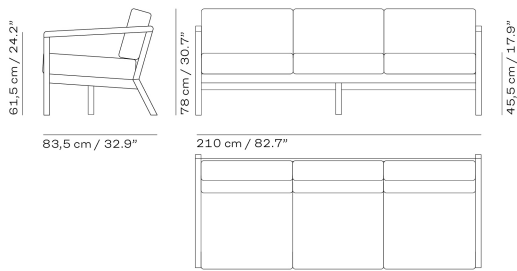

LOUNGE CHAIR

2-SEATER

3-SEATER

POUF

TABLE HIGH

TABLE

TABLE SMALL