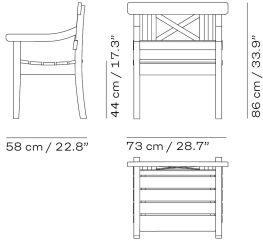

CHAIR

CUSHION CHAIR

BENCH 120

CUSHION BENCH 120

BENCH 165

CUSHION BENCH 165

BENCH 200

CUSHION BENCH 200