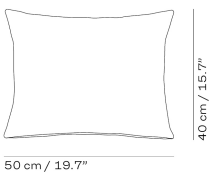

DECORATIVE PILLOWS 50X40

ITEM NO.	DESCRIPTION	EXCL. VAT
1960965	Barriere pillow 50x40 cm, golden yellow stripe	129
1961187	Barriere pillow 50x40 cm, light apricot/dark green	169
1961188		169
1961257	Barriere pillow 50x40 cm, honey yellow	189
1970593		189
1961474	Barriere pillow 50x40 cm, Gaià Sunset Ice, colli (6 pcs.)	189
1961475	Barriere pillow 50x40 cm, Gaià Sunset Marble, colli (6 pcs.)	189
1961476	Barriere pillow 50x40 cm, Gaià Sunset Papyrus, colli (6 pcs.)	189
1961477	Barriere pillow 50x40 cm, Gaià Sunset Limestone, colli (6 pcs.)	189
1961478	Barriere pillow 50x40 cm, Gaià Sunset Denim, colli (6 pcs.)	189
1961479	Barriere pillow 50x40 cm, Summertime Beige, colli (6 pcs.)	239
1961480	Barriere pillow 50x40 cm, Summertime Nero, colli (6 pcs.)	239
1961481	Barriere pillow 50x40 cm, Summertime Navy, colli (6 pcs.)	239
1961482	Barriere pillow 50x40 cm, Summertime Clementine, colli (6 pcs.)	239
1961483	Barriere Pillow 50x40 cm, Beatrice Blue, colli (6 pcs.)	239
1961484	Barriere pillow 50x40 cm, Beatrice Sand, colli (6 pcs.)	239

DECORATIVE PILLOW 50X40