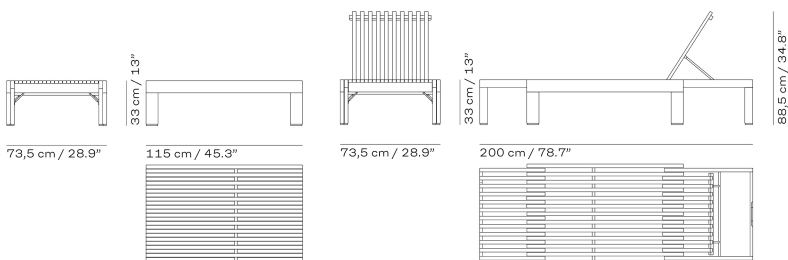

CUSHION LOUNGE

SUNBED