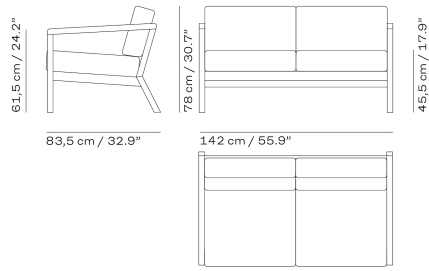

LOUNGE CHAIR

2-SEATER

3-SEATER

POUF

TABLE HIGH

TABLE

TABLE SMALL