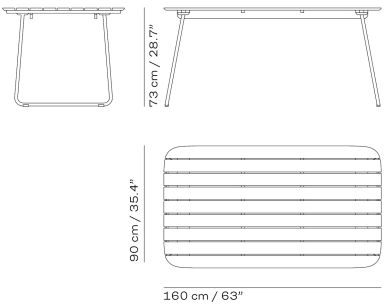

TABLES

| ITEM NO. | DESCRIPTION | EXCL. VAT |
|----------|---|-----------|
| 1420073 | Lilium table 160, table height 73 cm, teak FSC 100%, stainless steel frame | 2,399 |
| 1420071 | Lilium lounge table, table height 50 cm, teak FSC 100%, stainless steel frame | 1,099 |

CHAIR

ARMCHAIR

LOUNGE CHAIR

CUSHION CHAIR

CUSHION LOUNGE CHAIR

BENCH

CUSHION BENCH

TABLE