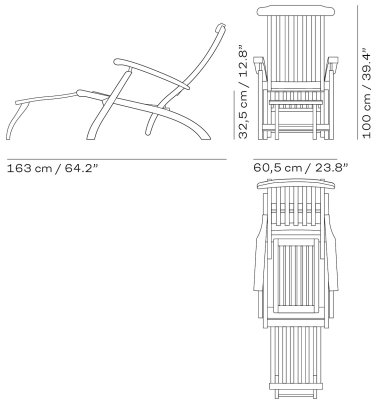

The flowing lines of the Steamer Deck Chair are inspired by the curved lines of a cruise ship. The chair has an integrated footrest that folds up easily when not in use. Steamer Deck Chair is crafted from high-quality teak in a clean and light expression with functionality and comfort at the forefront of this Nordic archetype.

DECK CHAIRS

ITEM NO.	DESCRIPTION	EXCL. VAT
S1550505	Steamer deck chair, seat height 32,5 cm, teak FSC 100%, reclining backrest, integrated footrest, folds flat	1,849

DECK CHAIR