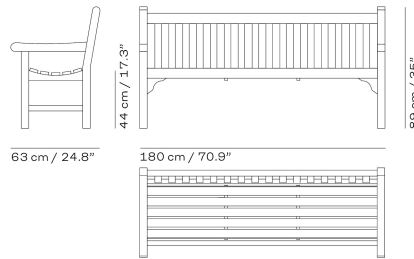

Looking to the wooden benches found in parks and gardens across Britain, the England Series is a modern interpretation of a classic design, complete with comfortable contours and a sturdy and durable construction. Crafted in 100% FSC-certified teak.

ITEM NO.	DESCRIPTION	EXCL. VAT
S1350505	England bench 152 cm, seat height 44 cm, teak FSC 100%	2,599
S1350510	England bench 180 cm, seat height 44 cm, teak FSC 100%	2,999

BENCH 152

BENCH 180