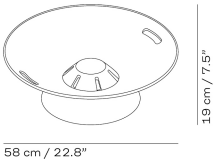

The free-standing Helios Fire Bowl offers comforting warmth all year round—and a focal point for outdoor gatherings. Cast in iron with handle inserts that make it easy to move when not in use. A removable ash tray underneath ensures the area stays clean.

GARDEN

ITEM NO.	DESCRIPTION	EXCL. VAT
S1810512	Helios firebowl, cast iron, side handles for easy move	619

FIREBOWL