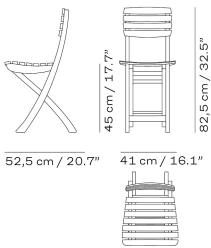

Made with smaller spaces in mind, the Vendia Series delivers all the elegance of traditional garden furniture in a scaled-down design that is ideal for balconies, patios and terraces where space is at a premium. Designed in collaboration with Danish Designer Mogens Holmriis

CHAIRS

ITEM NO.	DESCRIPTION	EXCL. VAT
S1600522	Vendia chair, seat height 45 cm, teak FSC 100%, foldable	629

TABLES

ITEM NO.	DESCRIPTION	EXCL. VAT
S1600400	Vendia table Ø75, table height 67 cm, teak FSC 100%	759

CHAIR